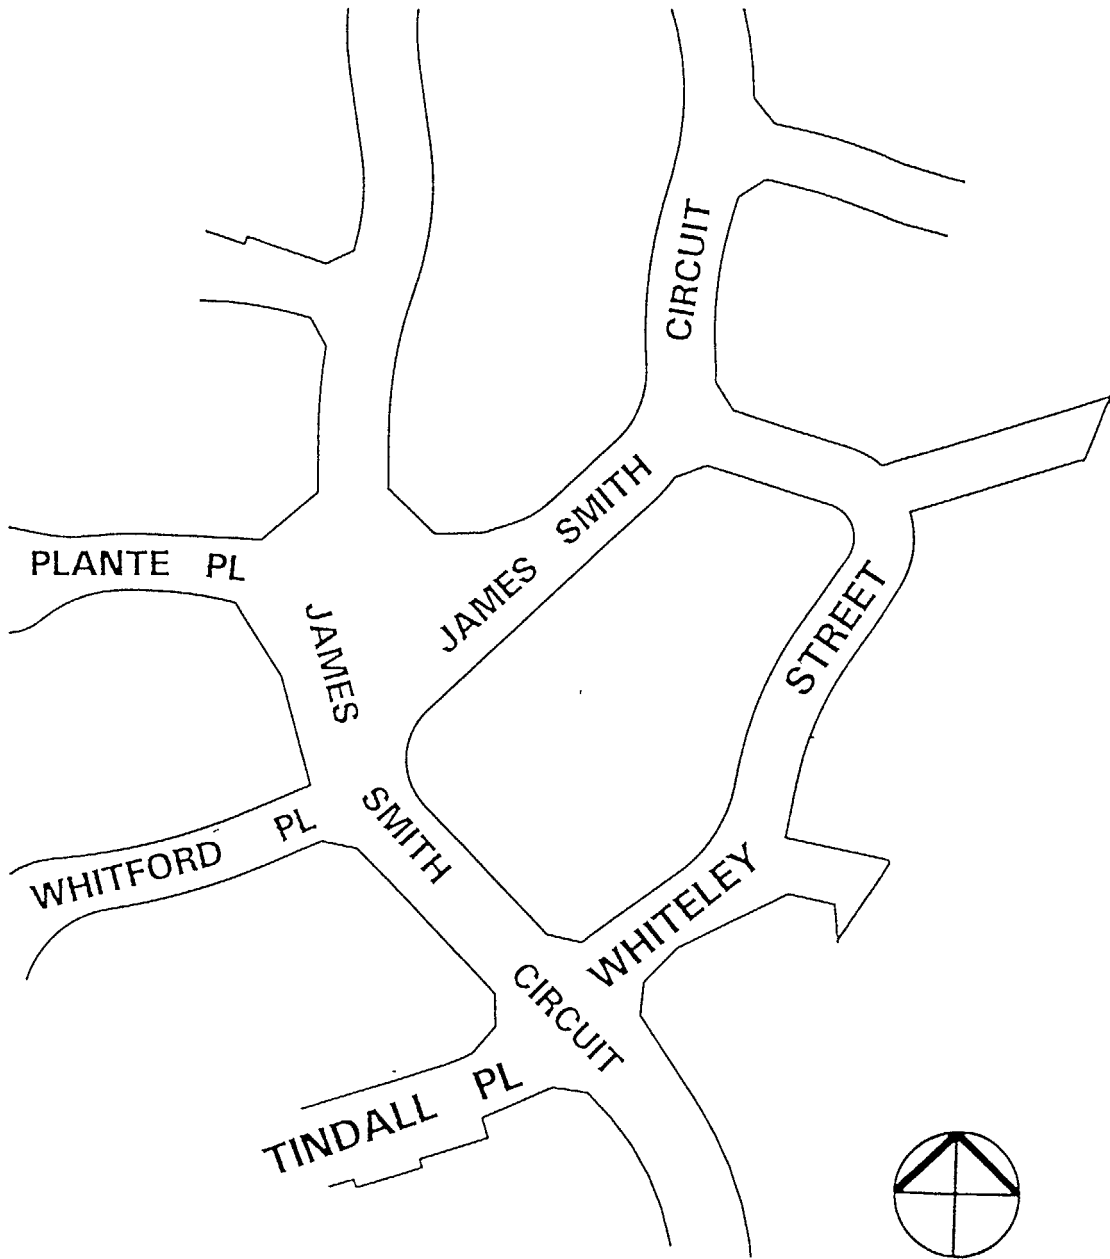

Division of CONDER

.....
Delegate's Initials

This is Page Two of Schedule 'B' to the Instrument signed by the Delegate of the Minister on the 24th day of MARCH 1997.