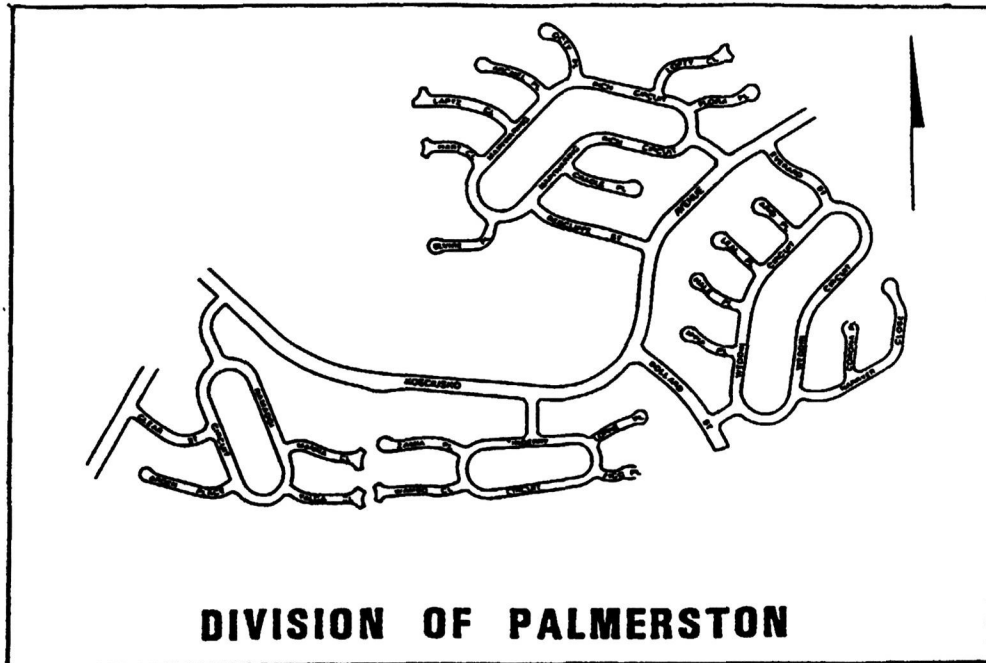

.....
Delegate's Initials

This is page three of Schedule 'A' to the Determination of the names of public places signed by the delegate of the Minister on the 7th day of December 1991.