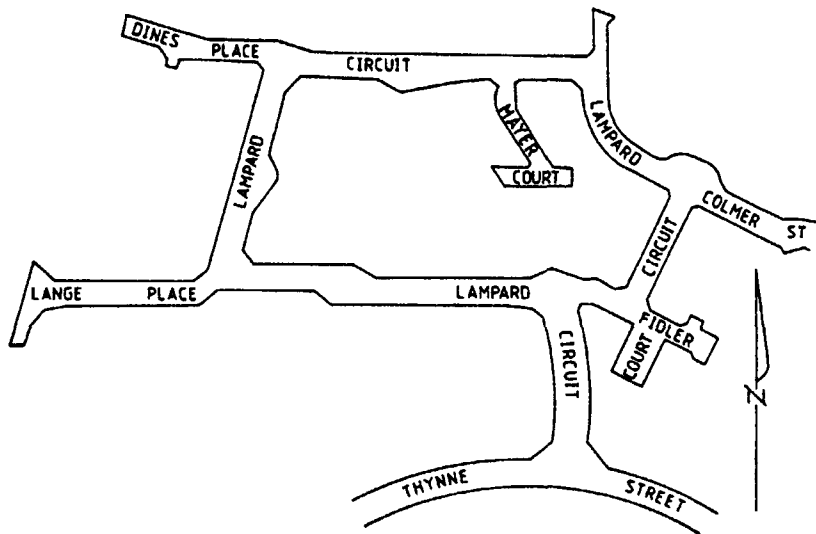

Division of BRUCE

WJA
.....
Delegate's Initials

This is page two of the Schedule to the Instrument signed by the Delegate of the Minister on the 11th day of *June* 1996.