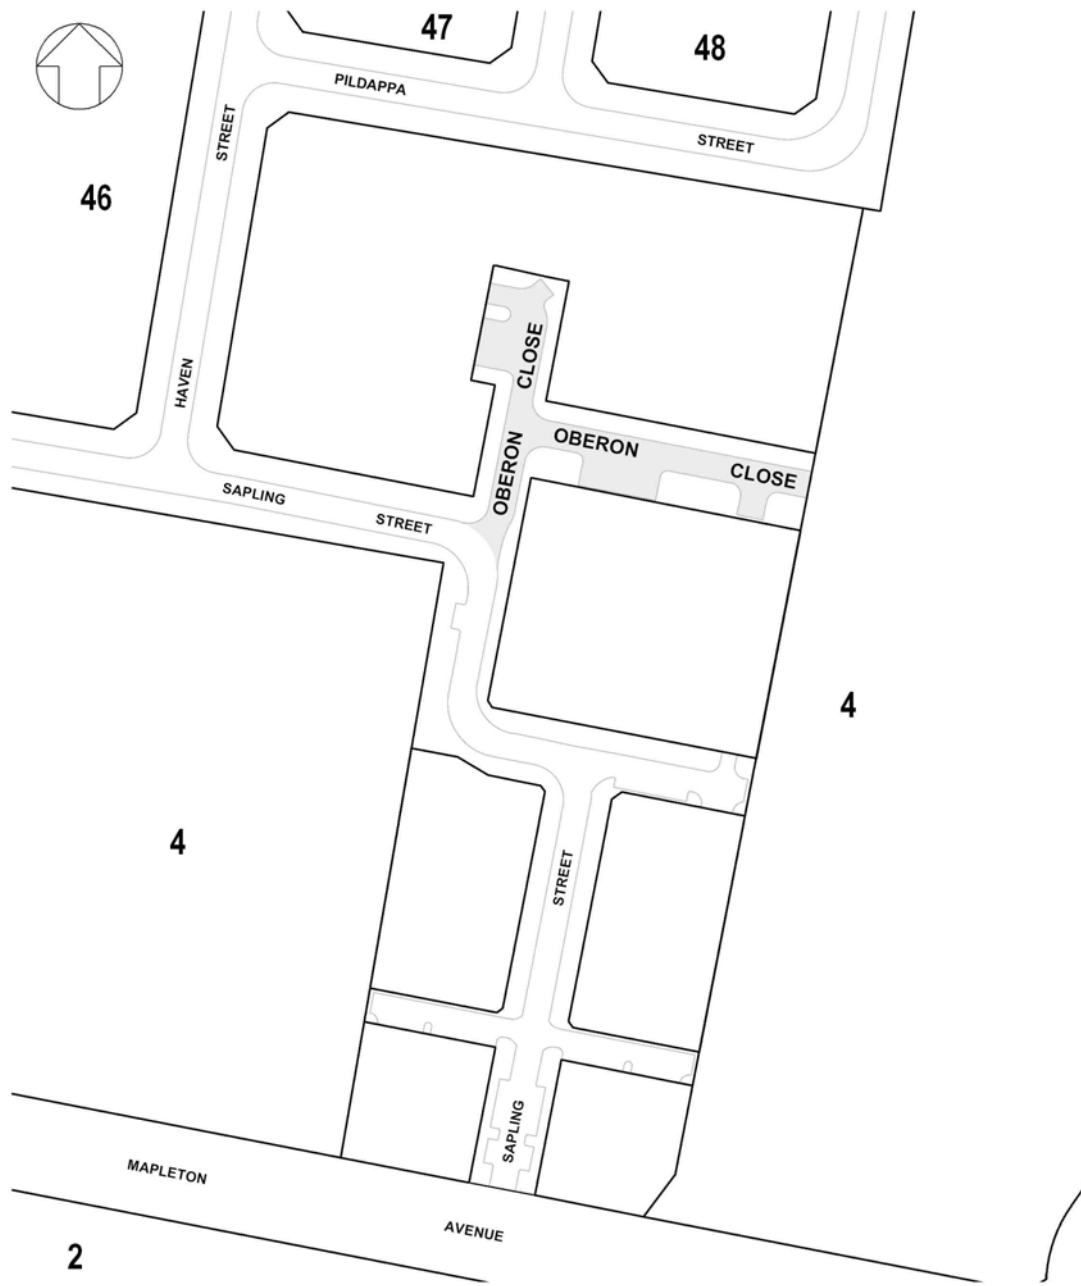

## SCHEDULE

#### Division of Harrison: *Natural geographic features of Australia*

NAME	ORIGIN	SIGNIFICANCE
Oberon Close	Oberon Bay, Wilson's Promontory, Victoria	Oberon Bay is a beautiful bay located at the south-west end of Wilson's Promontory, Victoria. It is a favoured place for bush walking.  Latitude: 39° 4' 0 S, Longitude: 146° 19' 0 E