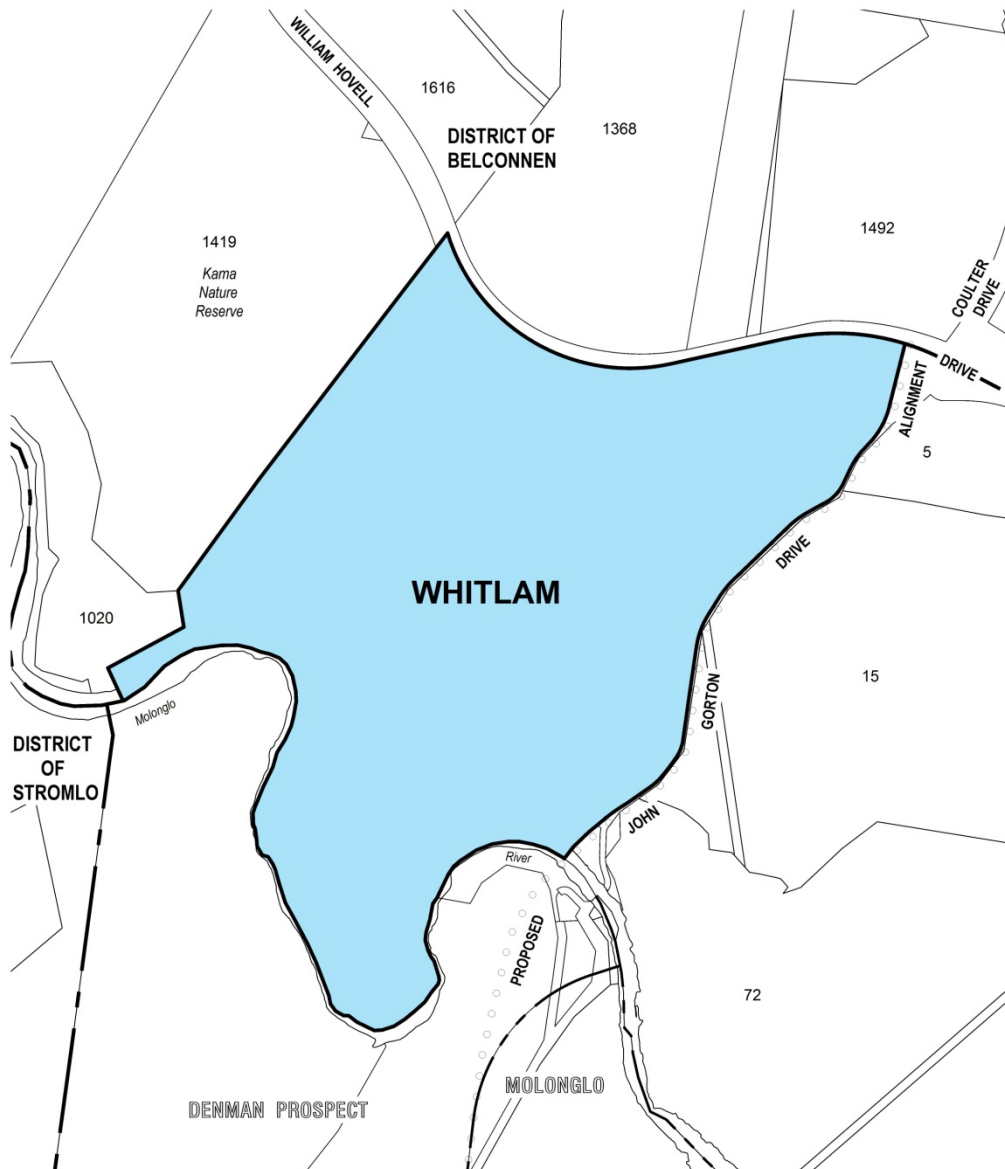

Schedule
(see section 3)

DIVISION OF WHITLAM
DISTRICT OF MOLONGLO VALLEY
Diagram