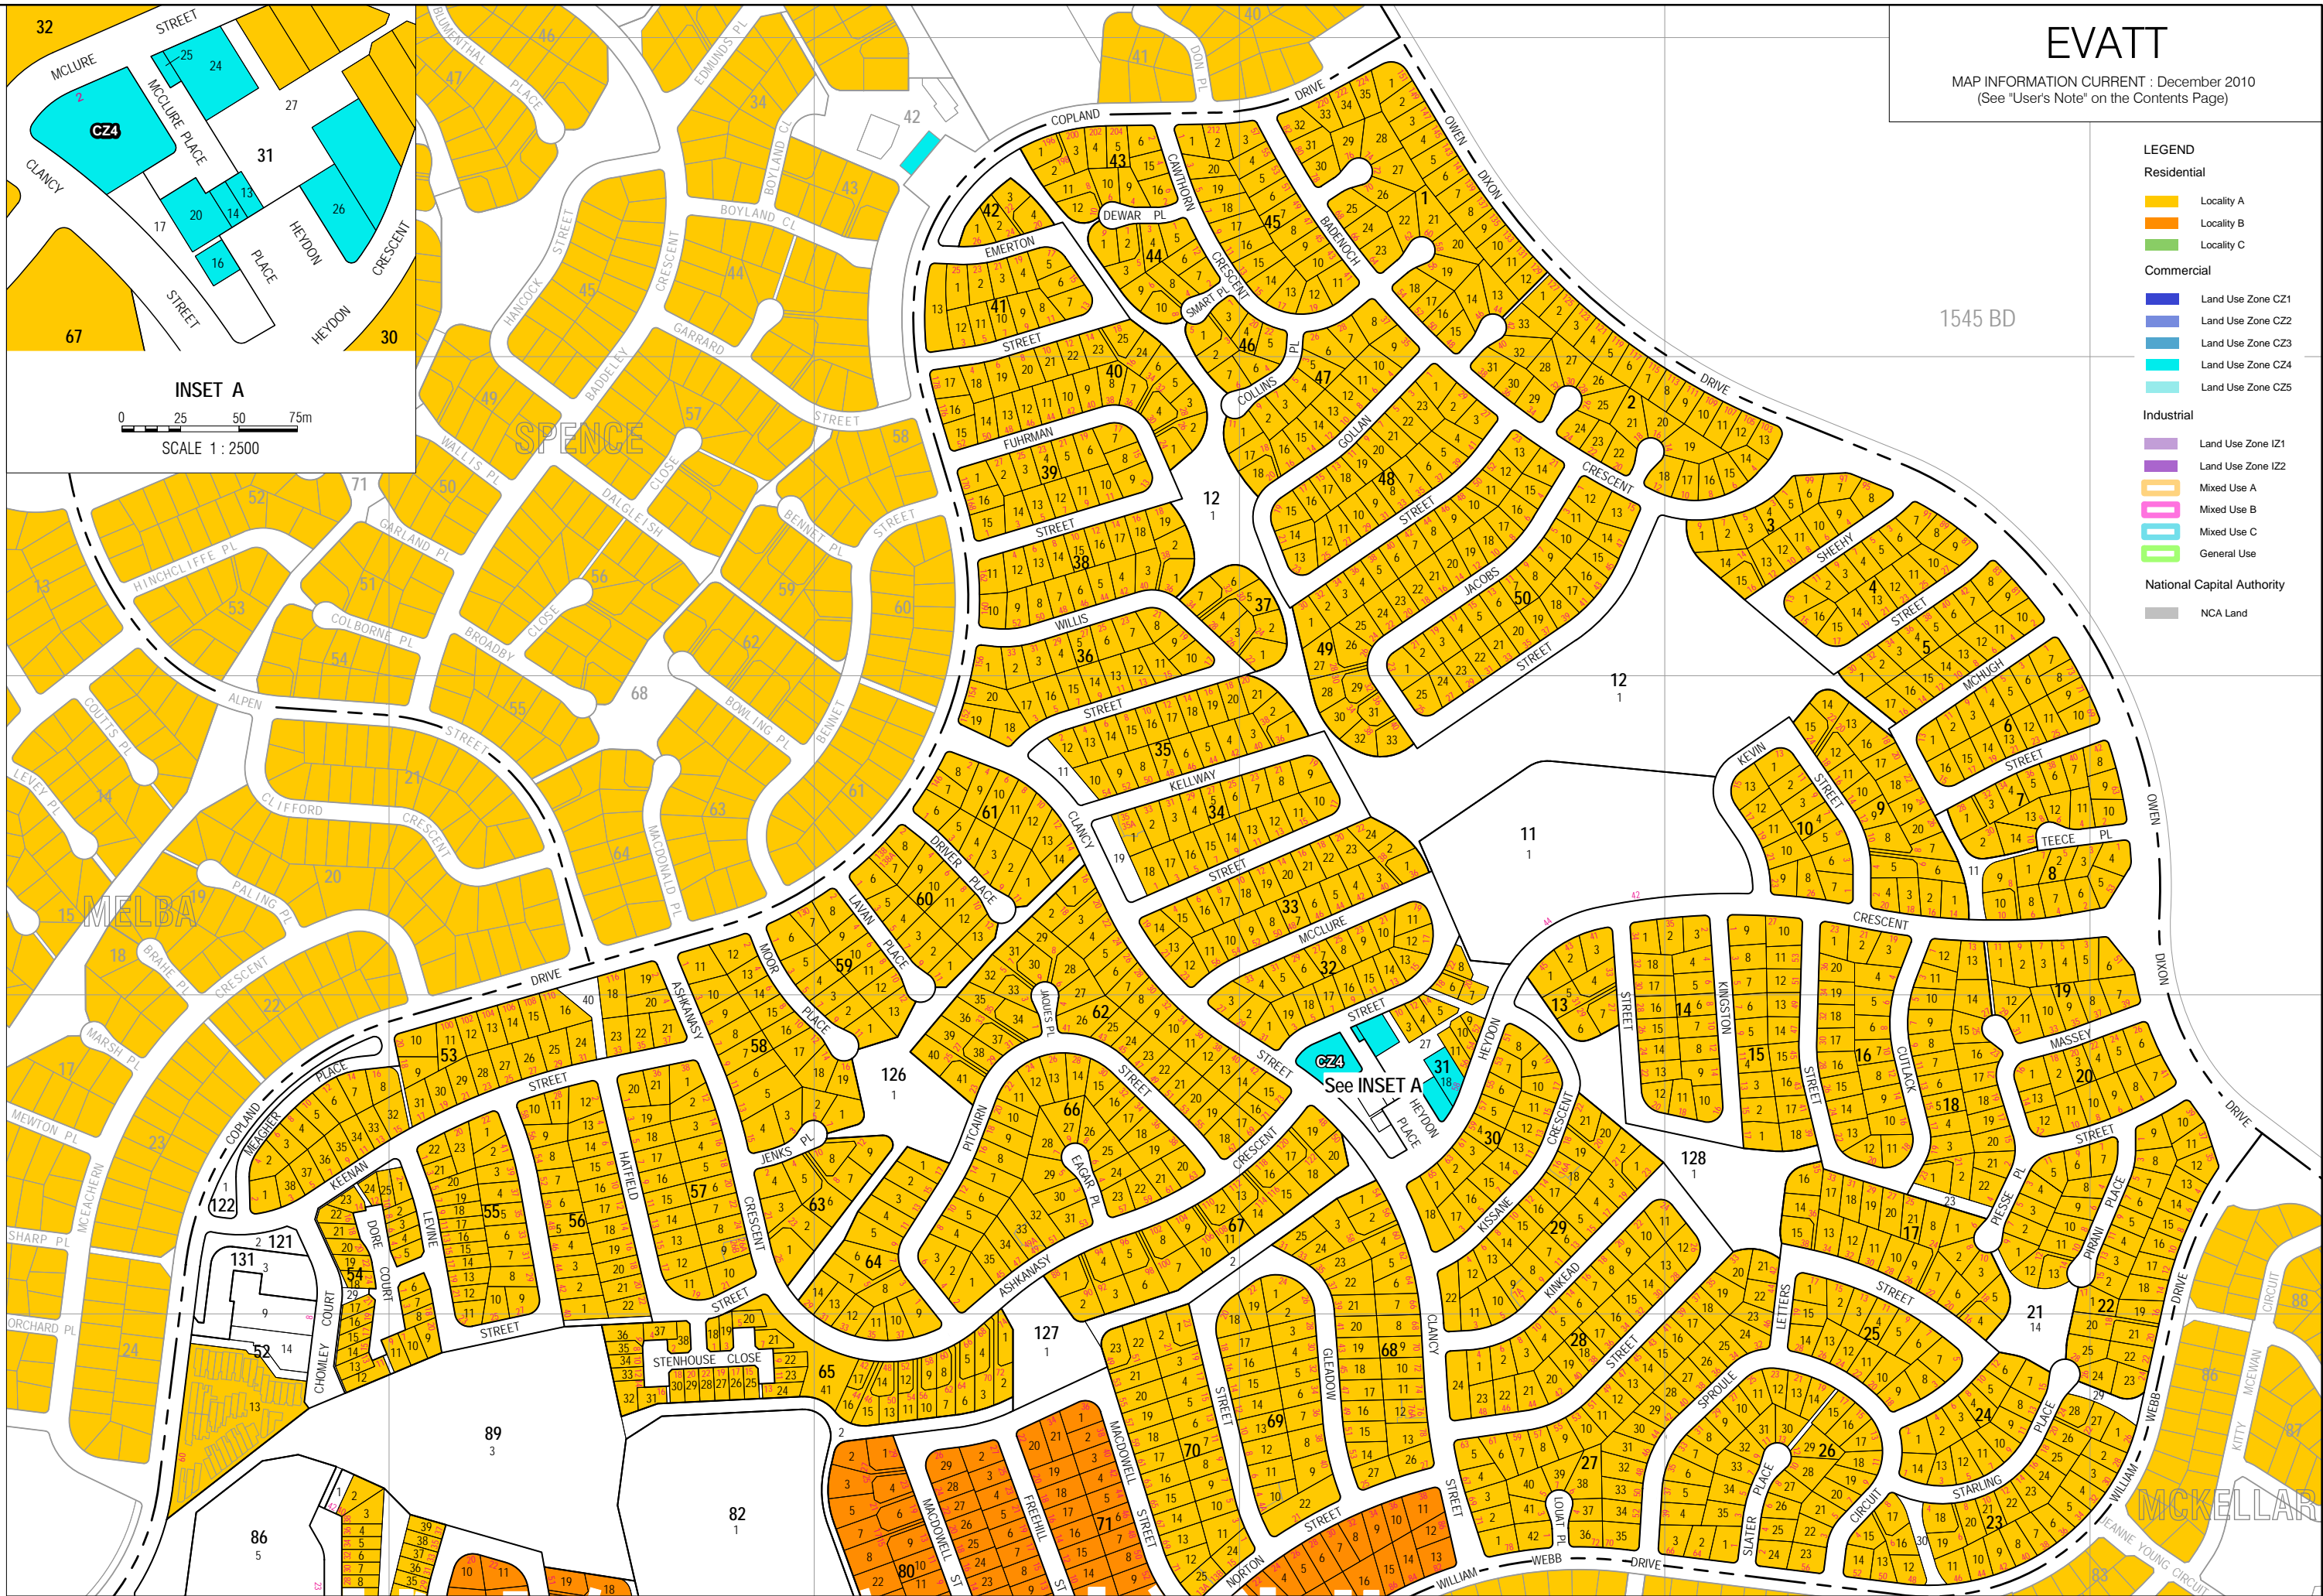

EVATT

MAP INFORMATION CURRENT : December 2010
(See "User's Note" on the Contents Page)

LEGEND

Residential

- Locality A
- Locality B
- Locality C

Commercial

- Land Use Zone C21
- Land Use Zone C22
- Land Use Zone C23
- Land Use Zone C24
- Land Use Zone C25

Industrial

- Land Use Zone I21
- Land Use Zone I22
- Mixed Use A
- Mixed Use B
- Mixed Use C
- General Use

National Capital Authority

- NCA Land

1545 BD

LEGEND

Residential

- Locality A
- Locality B
- Locality C

Commercial

- Land Use Zone CZ1
- Land Use Zone CZ2
- Land Use Zone CZ3
- Land Use Zone CZ4
- Land Use Zone CZ5

Industrial

- Land Use Zone IZ1
- Land Use Zone IZ2

Mixed Use

- Mixed Use A
- Mixed Use B
- Mixed Use C

General Use

- General Use

National Capital Authority

- NCA Land

MAP INFORMATION CURRENT : December 2010
 (See "User's Note" on the Contents Page)
 ©Copyright ACT Government 2010

EVATT

Codification Locality Map