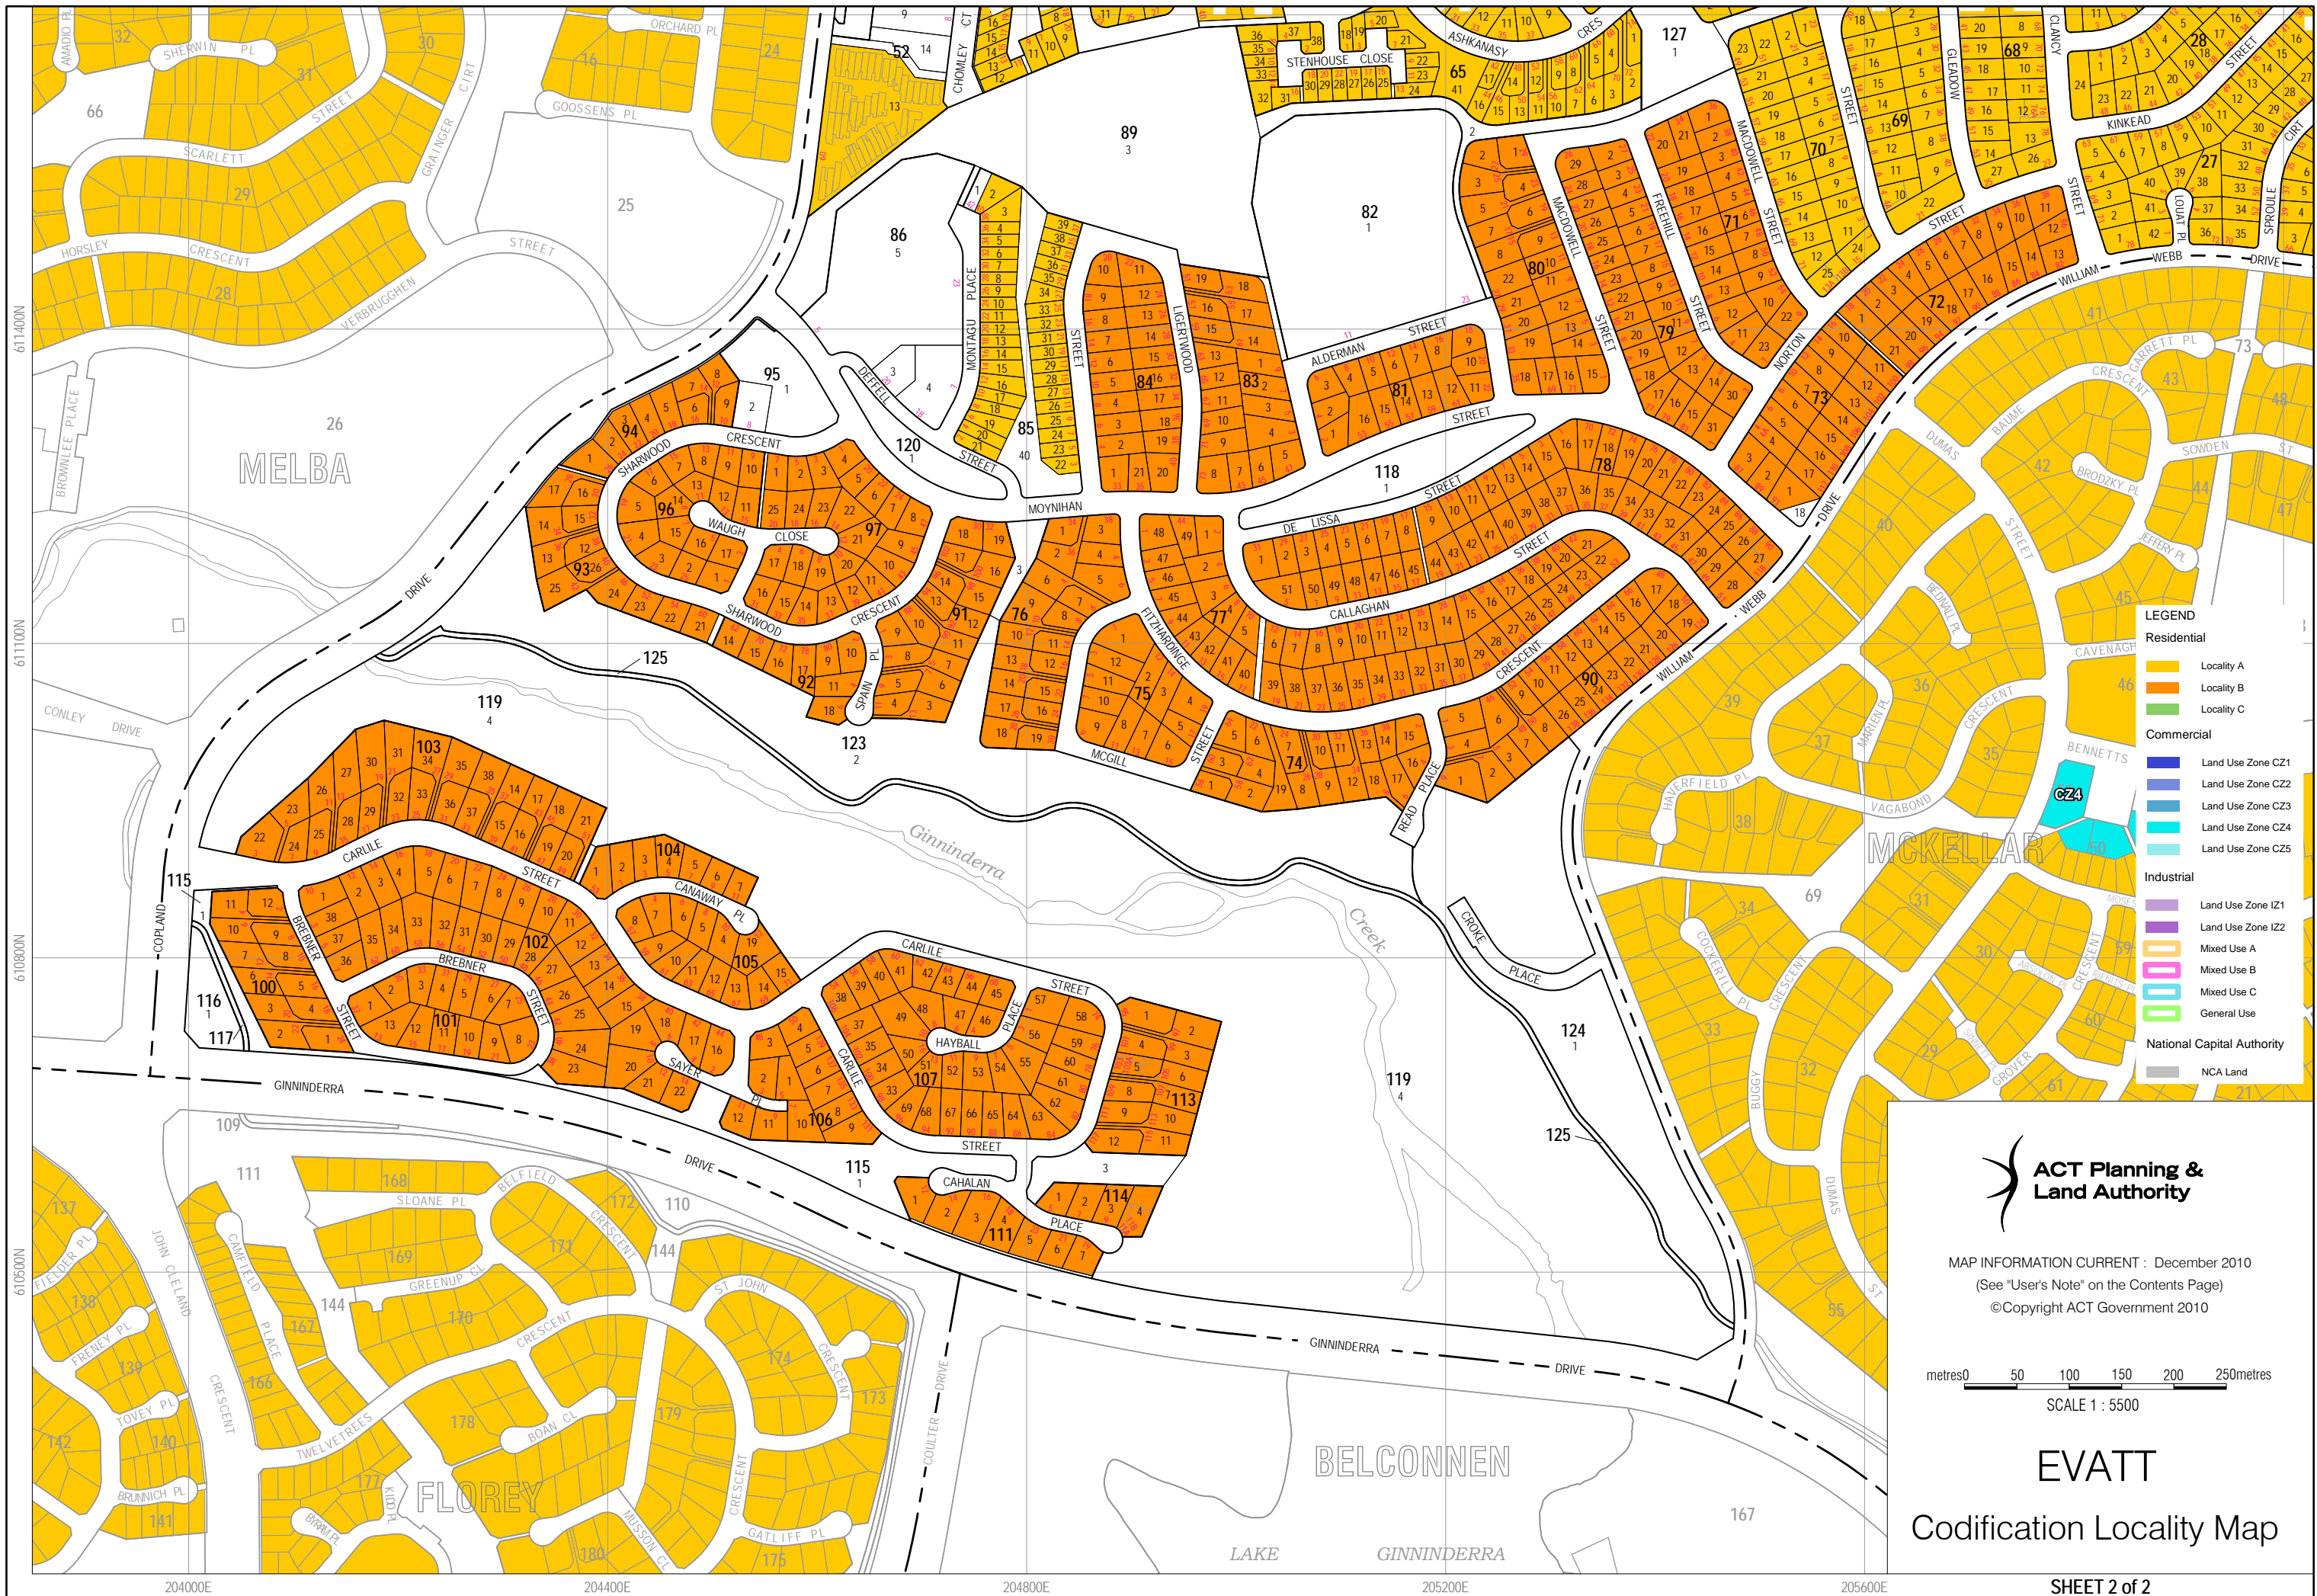

EVATT

MAP INFORMATION CURRENT : December 2010
(See "User's Note" on the Contents Page)

LEGEND

Residential

- Locality A
- Locality B
- Locality C

Commercial

- Land Use Zone C21
- Land Use Zone C22
- Land Use Zone C23
- Land Use Zone C24
- Land Use Zone C25

Industrial

- Land Use Zone I21
- Land Use Zone I22
- Mixed Use A
- Mixed Use B
- Mixed Use C
- General Use

National Capital Authority

- NCA Land

1545 BD

LEGEND

Residential

- Locality A
- Locality B
- Locality C

Commercial

- Land Use Zone CZ1
- Land Use Zone CZ2
- Land Use Zone CZ3
- Land Use Zone CZ4
- Land Use Zone CZ5

Industrial

- Land Use Zone IZ1
- Land Use Zone IZ2

Mixed Use

- Mixed Use A
- Mixed Use B
- Mixed Use C

General Use

- General Use

National Capital Authority

- NCA Land

MAP INFORMATION CURRENT : December 2010
 (See "User's Note" on the Contents Page)
 ©Copyright ACT Government 2010

EVATT

Codification Locality Map