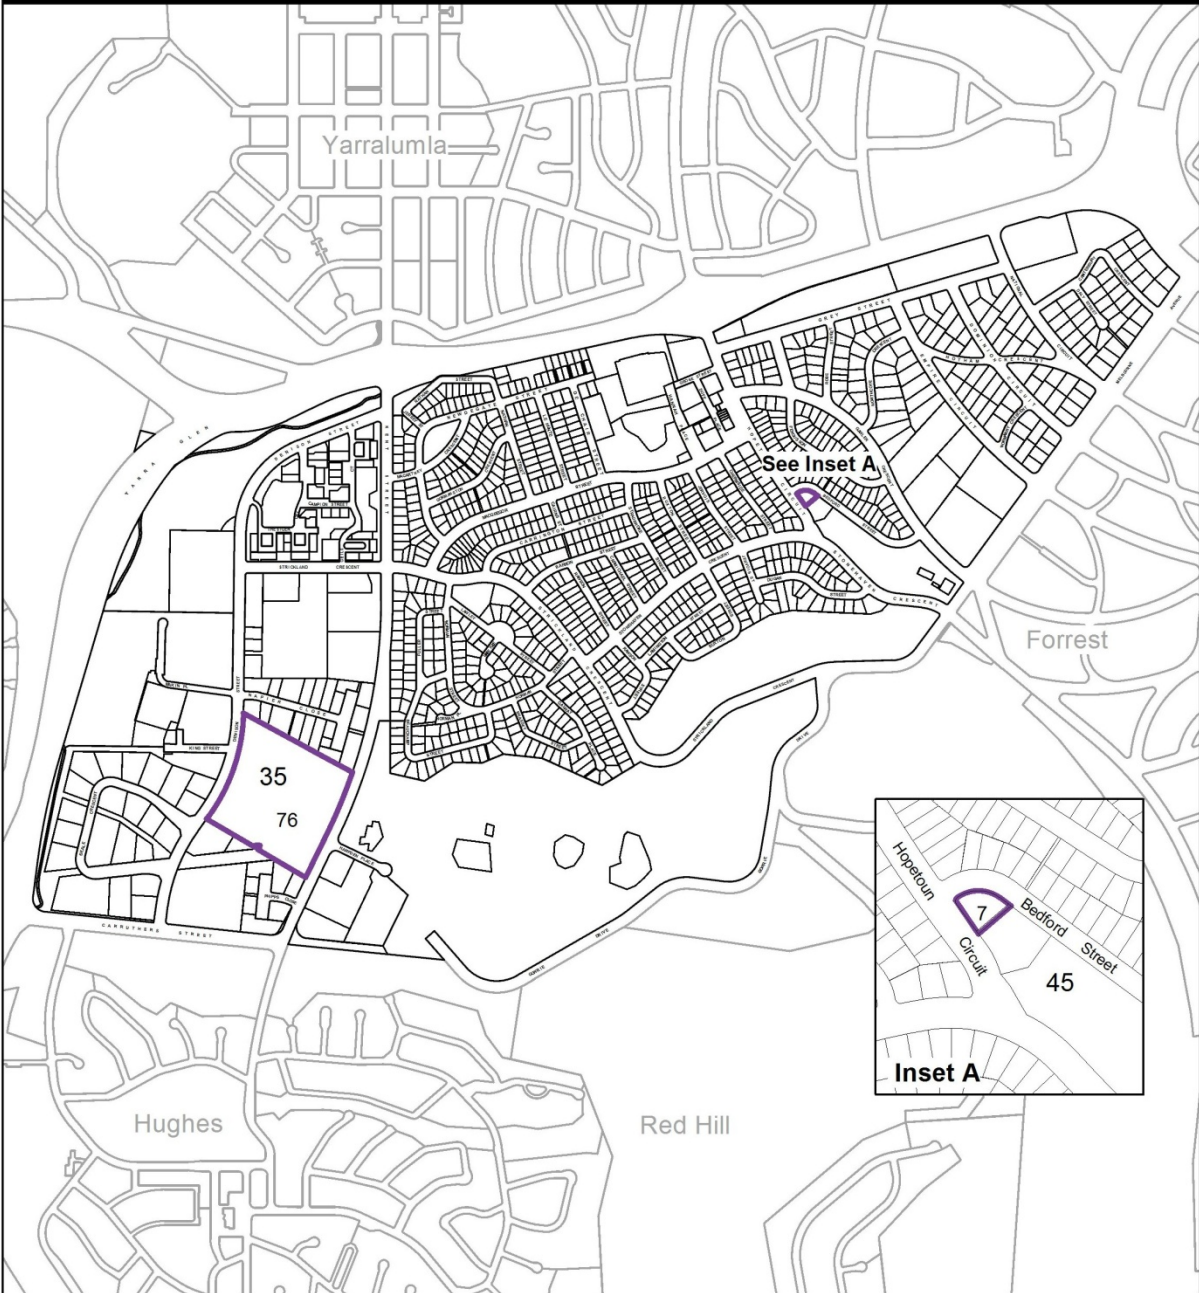

Deakin Precinct Code

Legend

Community Facility zoned sites where supportive
Housing and retirement village are prohibited
Refer community facility zone development table