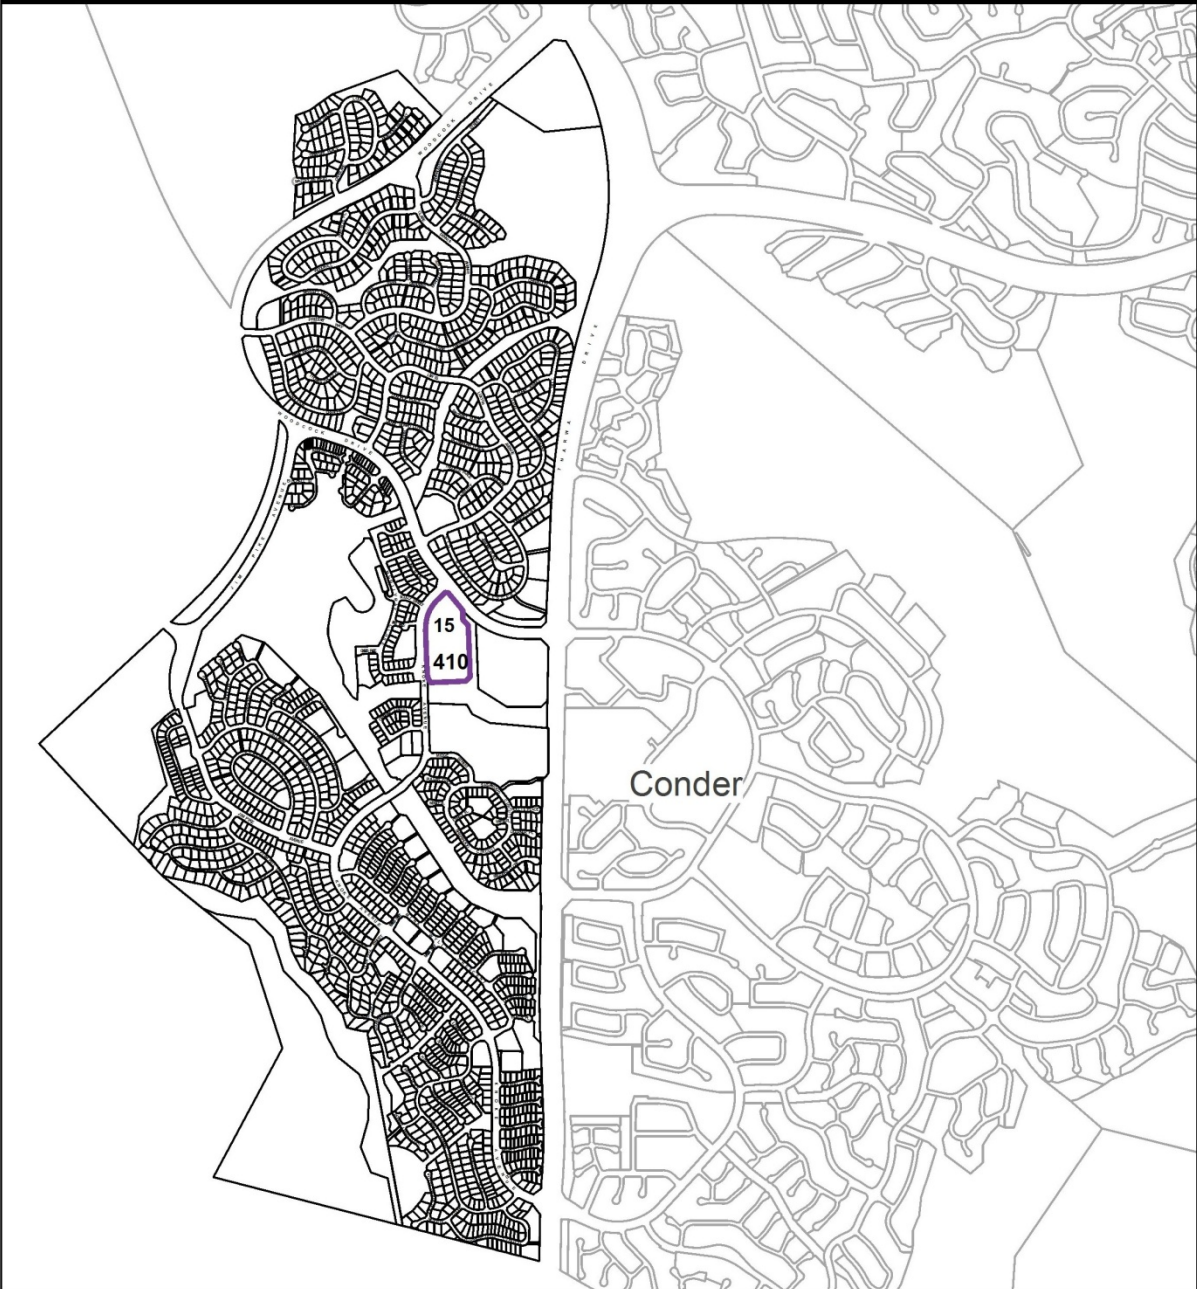

Gordon Precinct Code

Legend

Community Facility zoned sites where supportive
Housing and retirement village are prohibited
Refer community facility zone development table