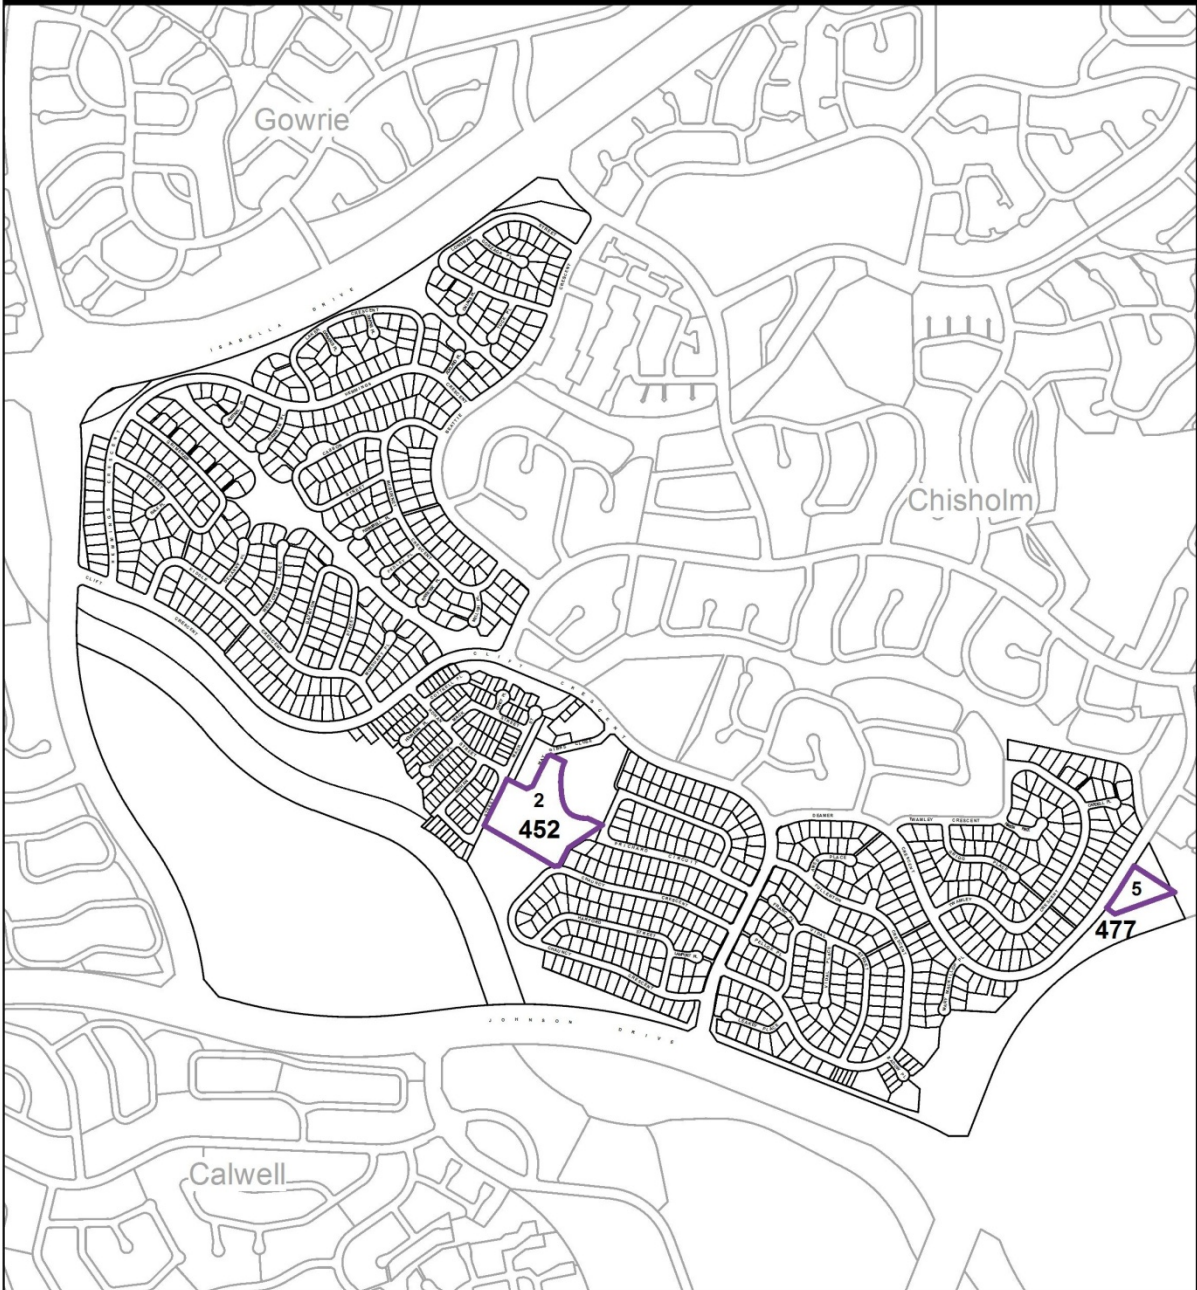

Richardson Precinct Code

Legend

Community Facility zoned sites where supportive housing and retirement village are prohibited. Refer community facility zone development table.