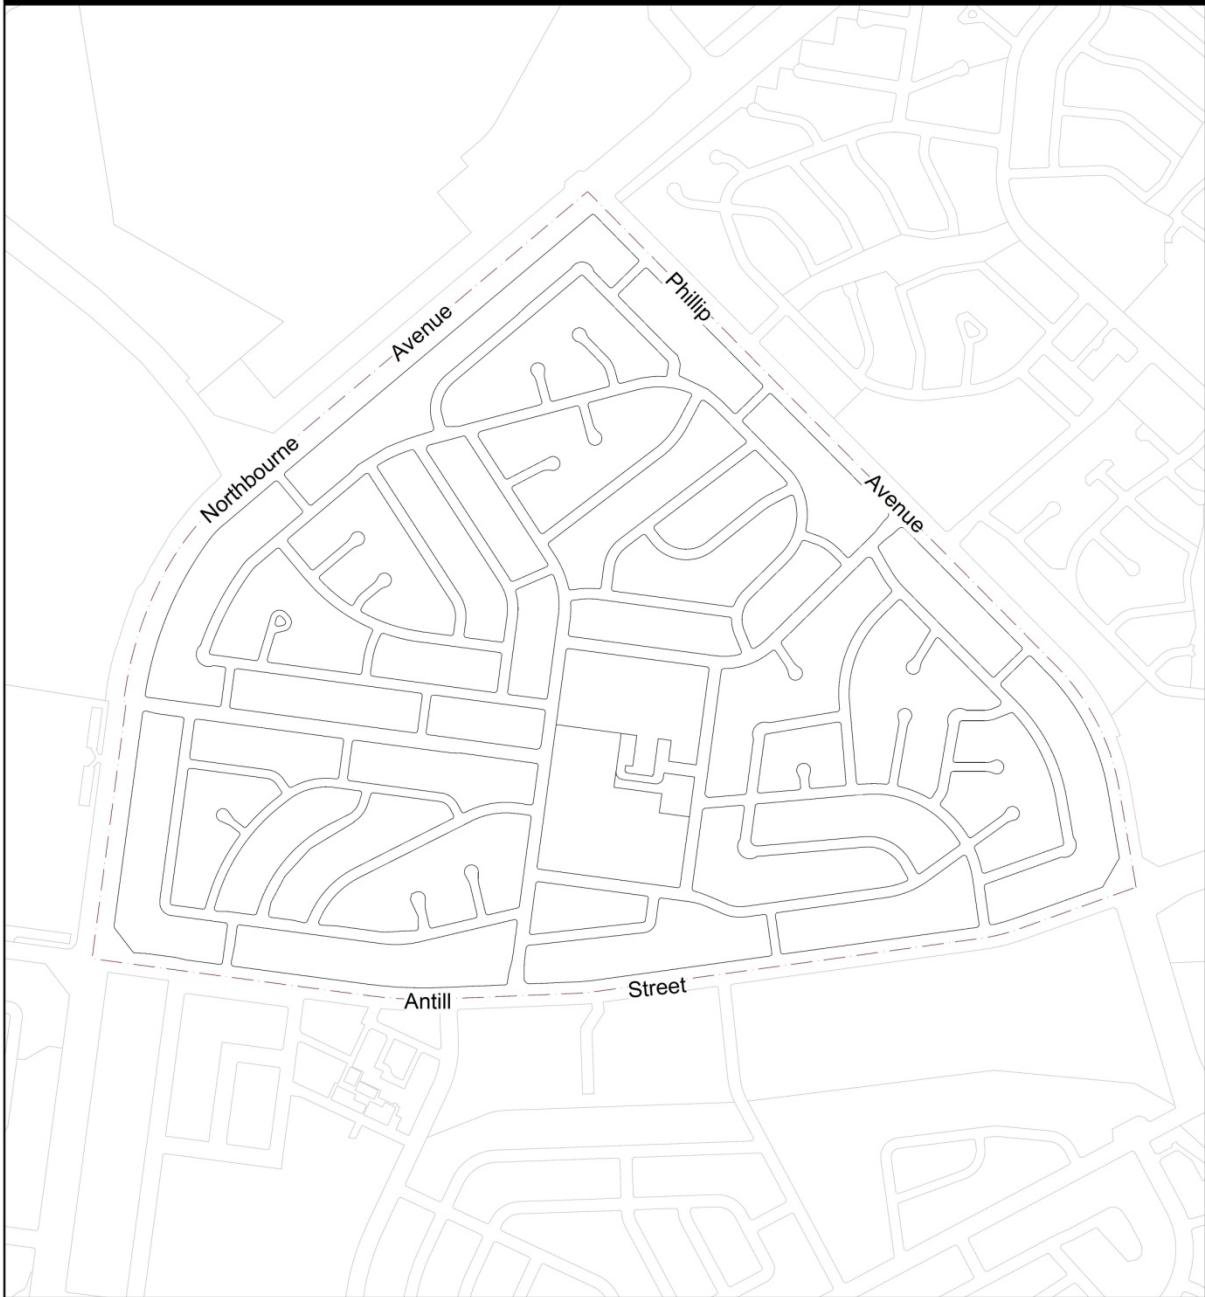

ACT

Government

Environment and
Sustainable Development

Downer Precinct Map

This page is intentionally blank

Downer Precinct Map

No additional provisions apply