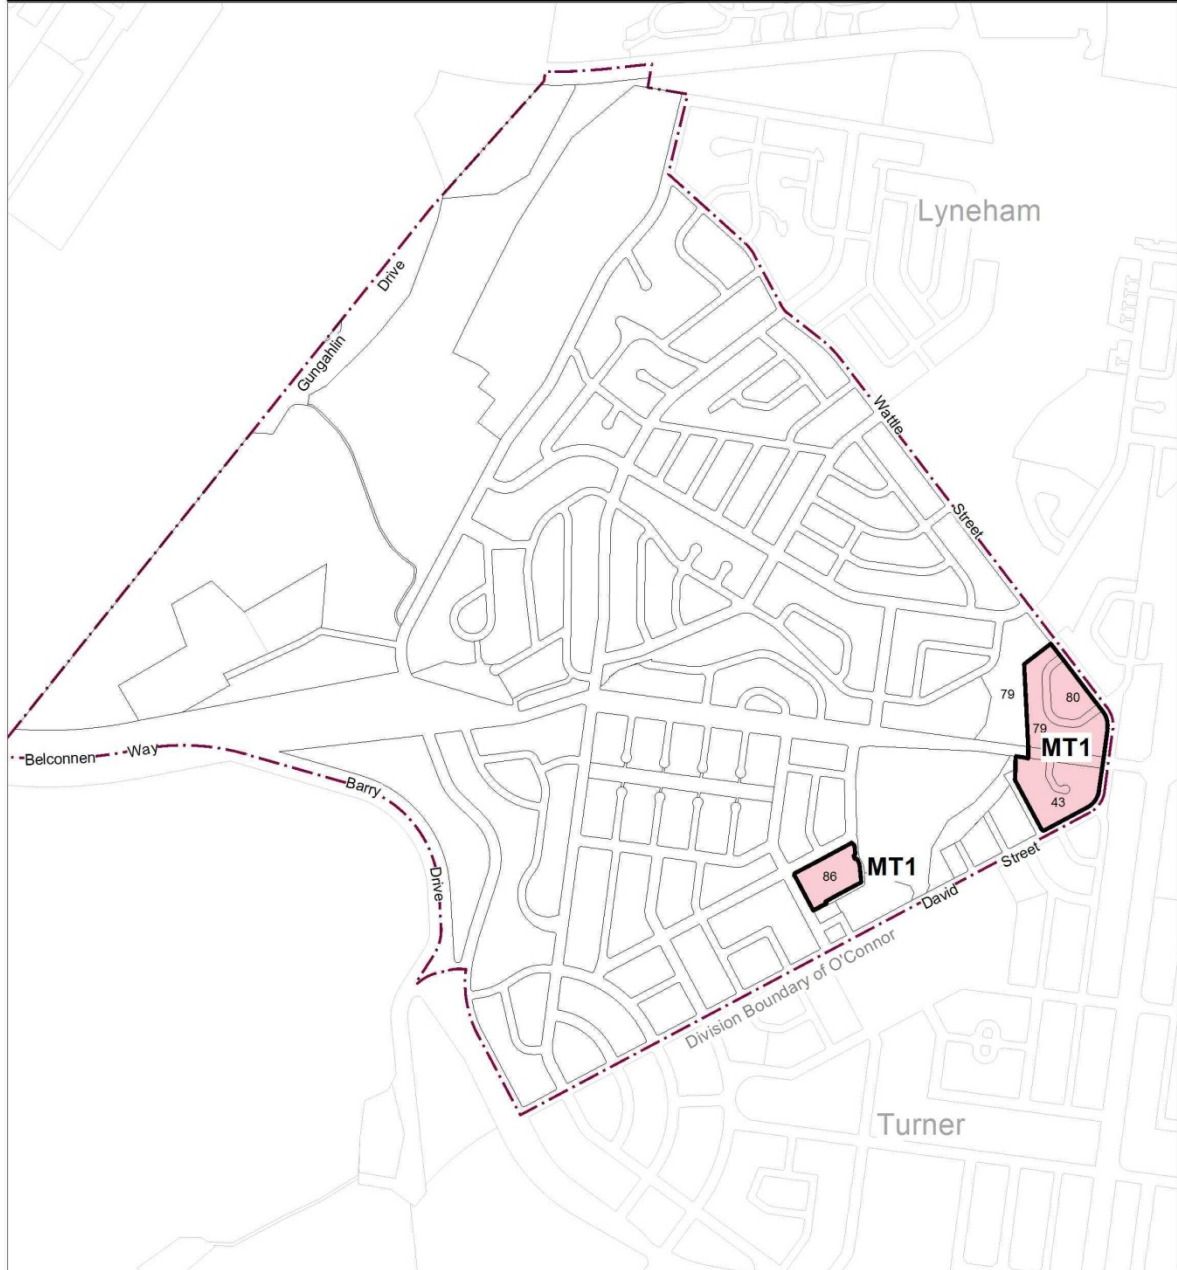

ACT

Government

Environment and
Sustainable Development

O'Connor Precinct Map

This page is intentionally blank

O'Connor Precinct Map

MTn Additional merit track development applies see Table 2

 Inner North Precinct Code applies

Assessment Tracks

The following tables identify the additional prohibited development and additional merit track development for blocks and parcels shown in the O'Connor Precinct Map (identified as PDn or MTn). Development that is exempt from requiring development approval, other prohibited development and the minimum assessment track applicable to each development proposal is set out in the relevant zone development table.

The following table constitutes part of the relevant zone development table.

Table 2 – Additional merit track development

Additional merit track development that may be approved subject to assessment		
Suburb precinct map label	Zone	Development
MT1	RZ4	<i>business agency</i> <i>office</i> <i>restaurant</i> <i>SHOP</i>