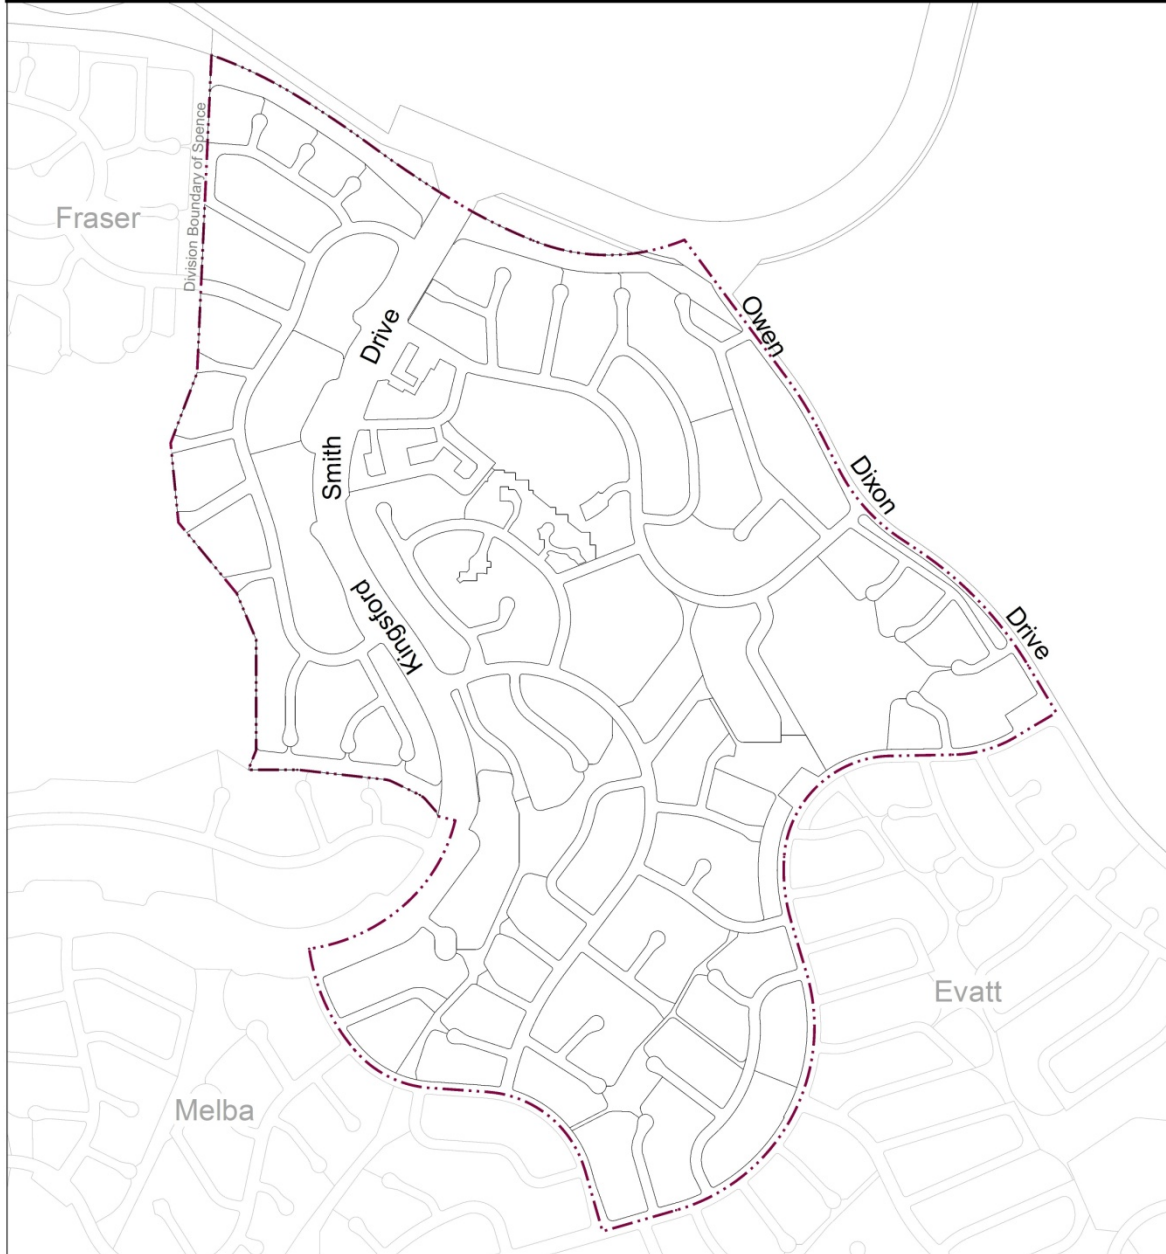

ACT

Government

Environment and
Sustainable Development

Spence Precinct Map

This page is intentionally blank.

Spence Precinct Map

No additional provisions apply