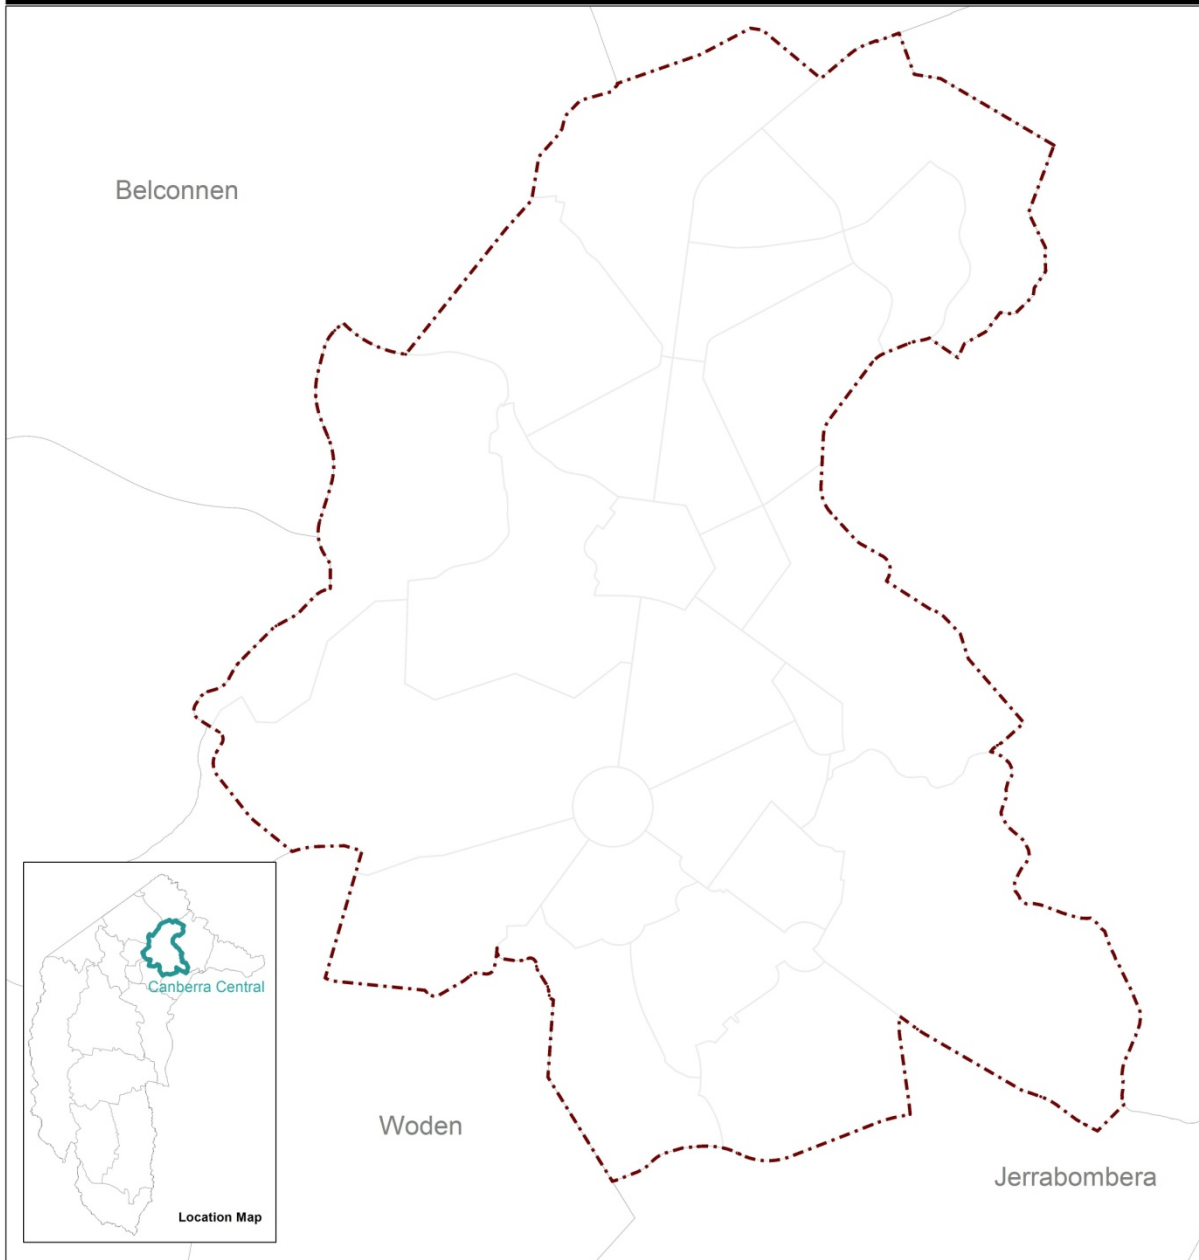

ACT

Government

Environment and
Sustainable Development

Canberra Central District Precinct Map

This page is intentionally blank.

Canberra Central District Precinct Map

No additional provisions apply

Assessment Tracks