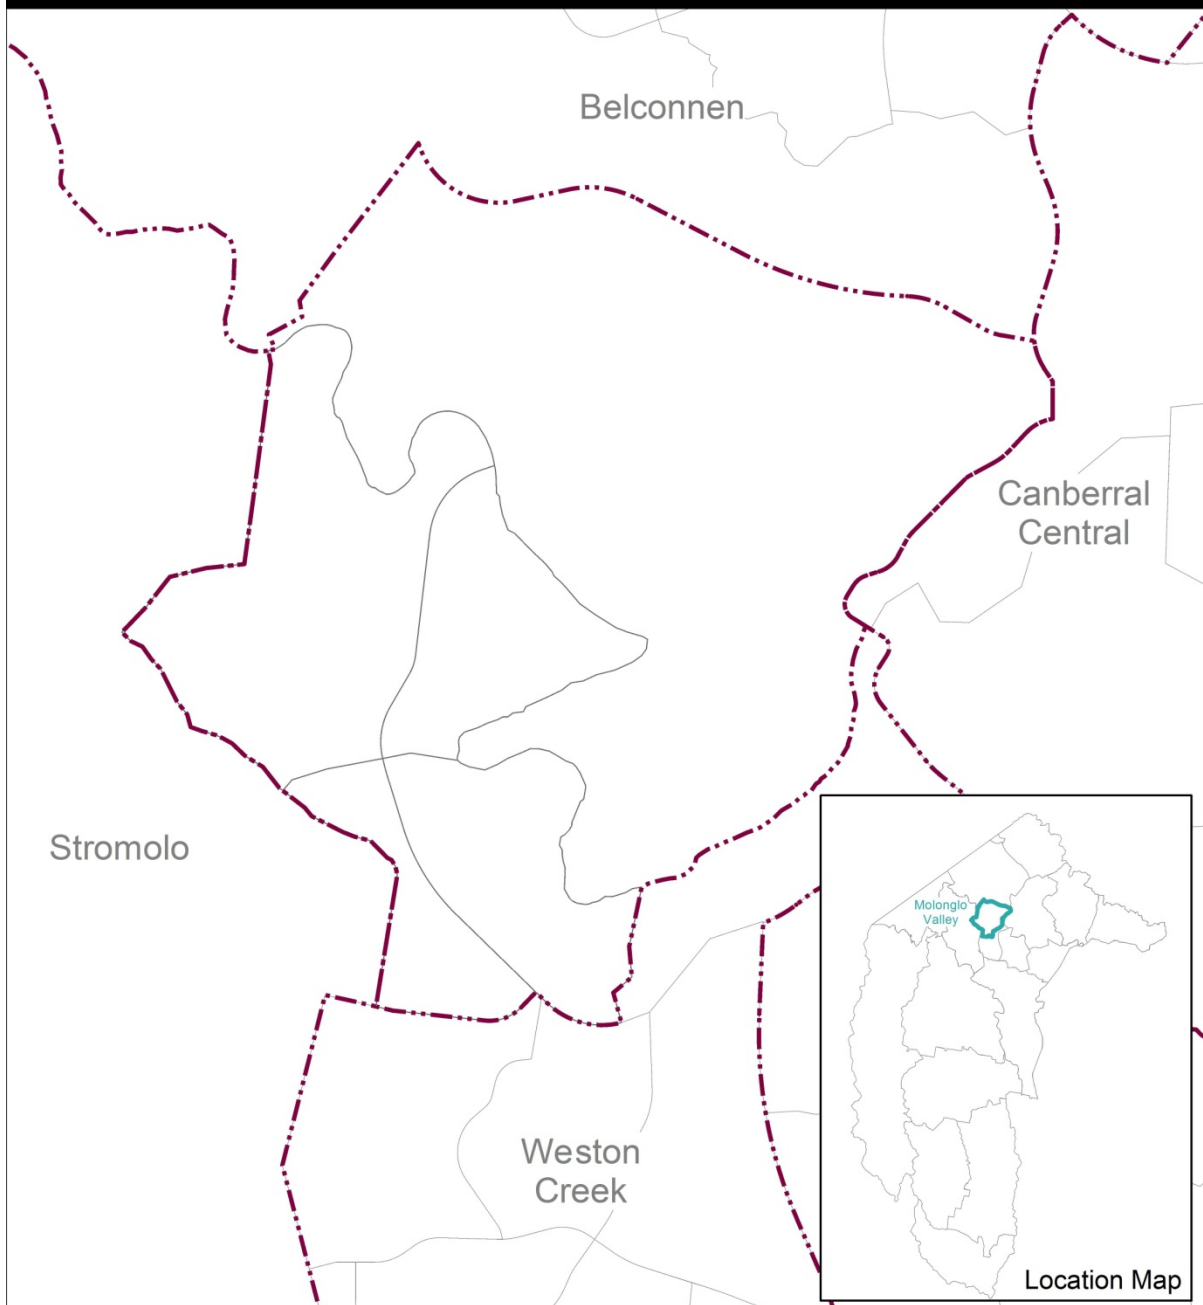

ACT

Government

Environment and
Sustainable Development

Molonglo Valley District Precinct Map

This page is intentionally blank.

Molonglo Valley District Precinct Map

No additional provisions apply

Assessment Tracks